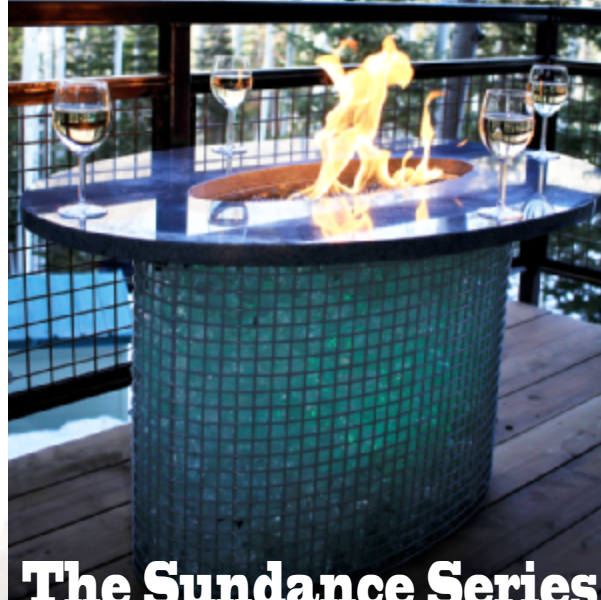

PH: 877.294.4222 FX: 801.294.3135
WWW.ASGGLASS.COM

**Gabion
Fire
Tables**

**The
Aspen
Collection**

The Solitude Series

The Solitude Series Fire Pit is the largest of the Aspen Collection, combining form and function into a luxurious addition to your outdoor experience. Adorned with an elegant Smoke Grey granite top, the Solitude's easy-start ignition makes for a convenient way to get the fire started and burns at 150,000 BTU's, while two customizable LED lights allow you to create the perfect ambiance for any gathering. The kit also includes:

The Sundance Series

Outfit your backyard patio with the **Sundance Series Fire Pit**, a charming way to while away any evening. With its elegant oval shape, the Sundance is supported by a sturdy glass-filled gabion base and features a perfectly rounded Smoke Grey granite top. A one-piece burner provides a smoke- and odor-free flame that is sure to entertain year round. The unit burns at 150,000 BTU's, running off of natural gas but easily adaptable to propane, and features a simple T-handle valve and a push-button spark ignition. The kit includes:

The Teton Series

The Teton Fire Pit is the one that started them all. The classic square shape table surface is laid with an elegant Smoke Grey granite top and complimented with a solid glass-filled gabion base. A one-piece burner provides smoke- and odor-free fire that pumps out 150,000 BTUs of heat, allowing you to extend your outdoor entertaining season even into the chilly Autumn months. A simple T-valve controls the gas flow with a quick spark ignition push button, making the Teton a perfect – and easy-to-use – addition to any patio. The full kit includes: