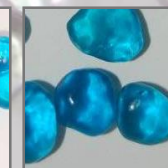

Jelly Bean Glass Color Chart

100% Recycled Glass

Strawberry

Tangerine*

Pineapple

Root Beer

Herbal Tea

Blueberry

**Blue
Raspberry**

Azure Mist

**Green
Apple**

Glacier Ice

**Concord
Grape**

**Black
Licorice**

Size 0

Size 1

Size 2

Size 3

All colors are available in sizes 2 & 3.
Size 0 & 1 are only available in limited quantities
*Tangerine is only available in size 1 & 2.