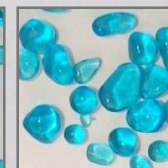

Jelly Bean Glass Color Chart

100% Recycled Glass

Strawberry

Tangerine*

Pineapple

Root Beer

Herbal Tea

Blueberry

**Blue
Raspberry**

Azure Mist

**Green
Apple**

Glacier Ice

**Concord
Grape**

**Black
Licorice**

Size 0

Size 1

Size 2

Size 3

All colors are available in sizes 2 & 3.
Size 0 & 1 are only available in limited quantities
*Tangerine is only available in size 1 & 2.