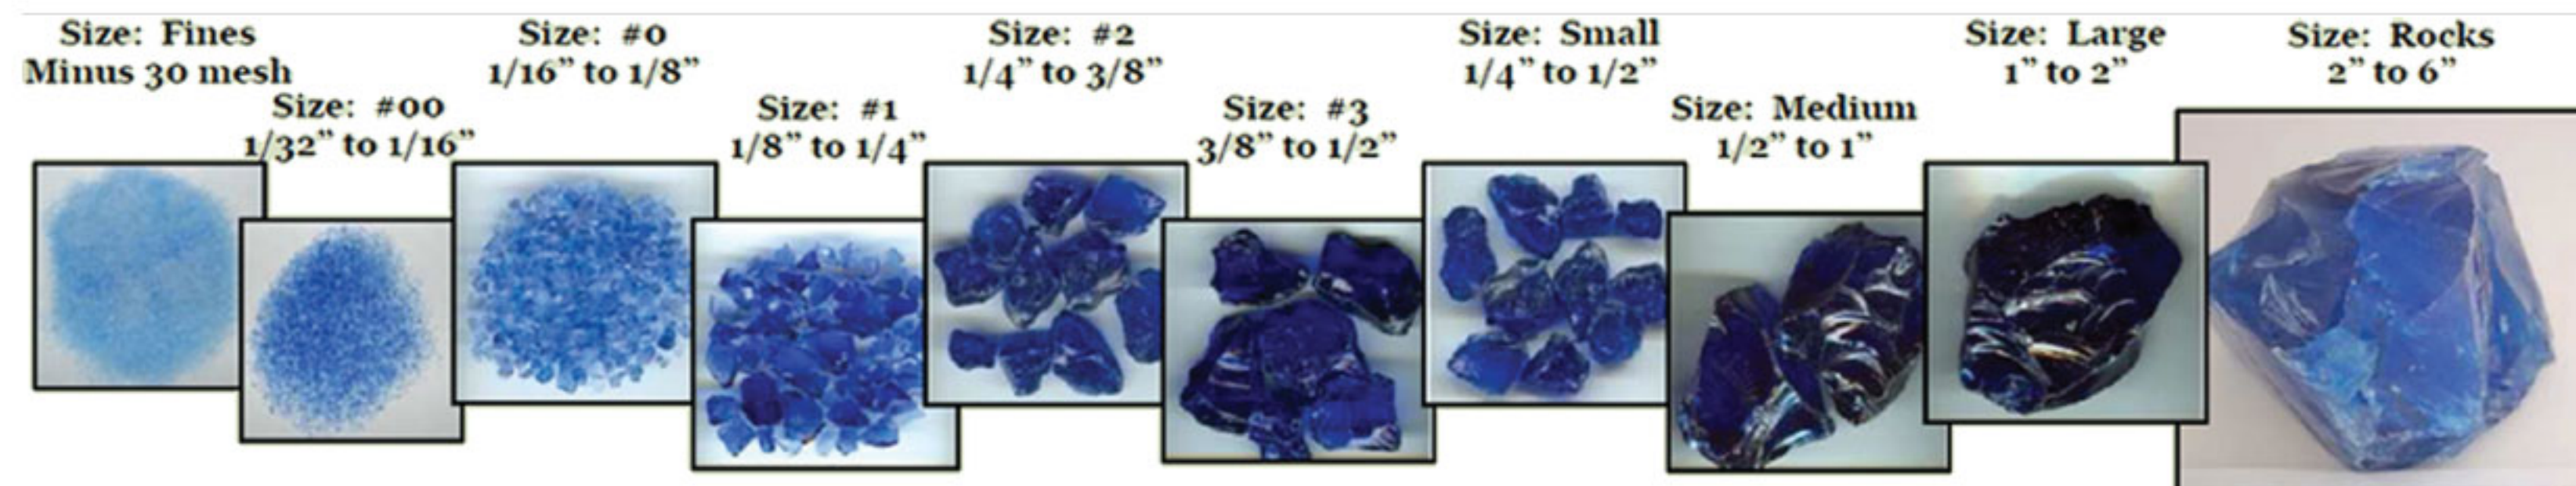

Bean and Pebble Glass

(for Firepits, Terrazzo Floors, Landscaping, Decoration, Aquariums, etc.)

Effective: June 1, 2016

Glass Colors Available	Price Per Bag							
	22 Lb	10 Lb	5 Lb	1 Lb	#1	#2	#3	Medium 1 inch
Azure Mist	\$60.50 (\$2.75/Lb)	\$37.50 (\$3.75/Lb)	\$23.75 (\$4.75/Lb)	\$6.75 (\$6.75 /Lb)	•	•	•	
Concord Grape								
Cotton Candy Size 0-3 Mixed								
Green Apple								
Herbal Tea								
Spearmint								
Black Licorice								
Blue Raspberry								
Blueberry								
Glacier Ice								
Root Beer								
Cotton Candy	\$99.00 (\$4.50/Lb)	\$55.00 (\$5.50/Lb)	\$32.50 (\$6.50/Lb)	\$8.50 (\$8.50/Lb)	•	•	•	•
Strawberry								
Pineapple								
Tangerine								
IRIDESCENT Glass Colors Available	Price Per Bag							
	22 Lb	10 Lb	5 Lb	1 Lb	#1	#2	#3	Medium 1 inch
Black Licorice- Iridescent	\$75.90 (\$3.45/Lb)	\$47.00 (\$4.70/Lb)	\$29.75 (\$5.95/Lb)	\$8.45 (\$8.45/Lb)				•
Blue Raspberry- Iridescent								
Blueberry- Iridescent								
Glacier Ice- Iridescent								
Root Beer- Iridescent								
Cotton Candy- Iridescent	\$124.30 (\$5.65/Lb)	\$68.90 (\$6.89/Lb)	\$40.75 (\$8.15/Lb)	\$10.65 (\$10.65/Lb)				•
Strawberry- Iridescent								
Pineapple- Iridescent								